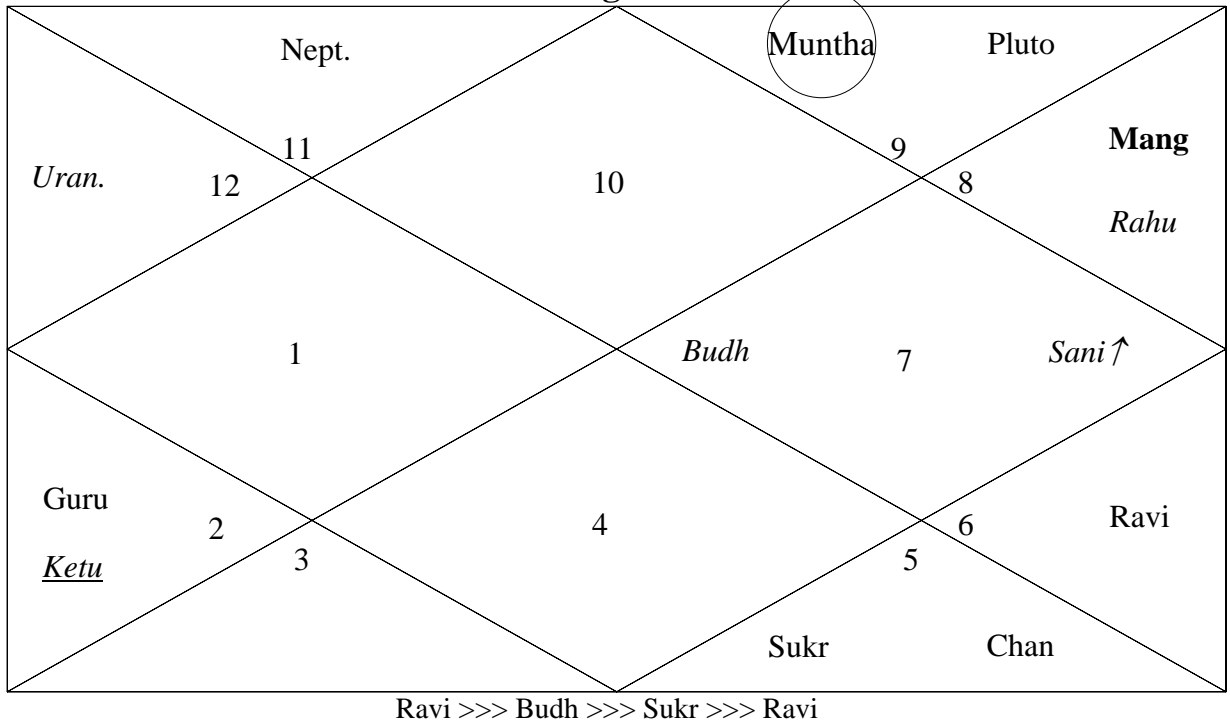

Amitabh Bachchan

Varshaphal for : 2012

Nirayan Planetary Longitudes

Planets	Longitude	Nakshatra-Pad	R.L	N.L	S.L	Avastha
Lagna	Makar 26:31:21	Danishta 1	Sani	Mang	Guru	-
Ravi	Kanya 24:25:09	Chitra 1	Budh	Mang	Rahu	Baal
Chan	Simha 00:16:25	Magha 1	Ravi	Ketu	Ketu	Baal
Mang	Vrschik 08:58:24	Anuradha 2	Mang	Sani	Sukr	Vrdh
Budh (R)	Tula 14:33:00	Swati 3	Sukr	Rahu	Ketu	Yuva
Guru	Vrishab 22:15:40	Rohini 4	Sukr	Chan	Sukr	Kumr
Sukr	Simha 15:26:34	P.phalgun 1	Ravi	Sukr	Sukr	Yuva
Sani (R)	Tula 06:36:46	Chitra 4	Sukr	Mang	Chan	Kumr
Rahu (R)	Vrschik 02:41:29	Visakha 4	Mang	Guru	Rahu	Mrut
Ketu (R)	Vrishab 02:41:29	Krittika 2	Sukr	Ravi	Guru	Mrut
Uran. (R)	Meen 12:02:24	U.bhadra 3	Guru	Sani	Chan	Yuva
Nept.	Kumbh 06:34:46	Danishta 4	Sani	Mang	Chan	Kumr
Pluto	Dhan 13:03:03	Mula 4	Guru	Ketu	Budh	Yuva
Mandi	Vrschik 14:52:58	Anuradha 4	Mang	Sani	Rahu	-
Fortuna	Dhan 02:22:38	Mula 1	Guru	Ketu	Sukr	-
Muntha	Dhan 21:35:38	P.ashad 3	Guru	Sukr	Guru	-

Note : True Rahu mode selected

Varsh Lagna Kundli